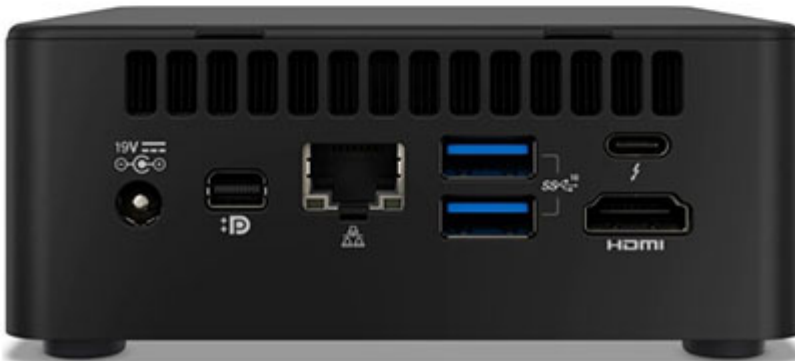

549.00 EUR

incl. 19% VAT, plus [shipping](#)

- 4x 1,2GHz, 4,20GHz Turbo !
- 4 Cores / 8 Threats !
- 12-28W TDP !
- Thunderbolt !

- Typ / Chipset: Mini-PC / System-on-Chip (SoC)
- >CPU: Intel Core i5-1135G7, 4C/8T, 1.20-4.70GHz, 12MB+5MB Cache, 12-28W TDP, Codename "Tiger Lake-UP3" (Willow Cove, 10nm SuperFin)
- 2x DDR4 SO-DIMM, dual PC4-25600S/■DDR4-3200, max. 64GB (UDIMM)
- 1x SATA 6Gb/■s, 1x M.2/■M-Key (PCIe 4.0 x4/■SATA, 2280)
- Extension Slot internal: 1x 2.5", 7mm
- Grphics: Intel Iris Xe Graphics (iGPU), 80EU/640SP, 1.30GHz, Codename "Tiger Lake GT2" (Gen12 Xe)
- Connectors: 1x HDMI 2.0b, 1x Mini DisplayPort 1.4, 3x USB-A 3.1, 2x Thunderbolt 3, 1x 2.5GBase-T (Intel I225-V), 1x Klinke, 1x DC-In
- Wi-Fi 6 (WLAN 802.11a/■b/■g/■n/■ac/■ax, 2x2, Intel AX201), Bluetooth 5.2
- SD-Card (UHS-II) Reader
- Power supply external, 1x DC-In (120W/■19V)
- VESA-Mount: 75x75/■100x100 (included)
- Dimmensions (BxHxT): 117x51x112mm
- Volumen: 0.7l
- Special features: Infrared-Sensor, SecureLock (Kensington), 4x Display Support, integrated Microfonarray (Support for Voiceassistent: Amazon Alexa)

Powercord not included!